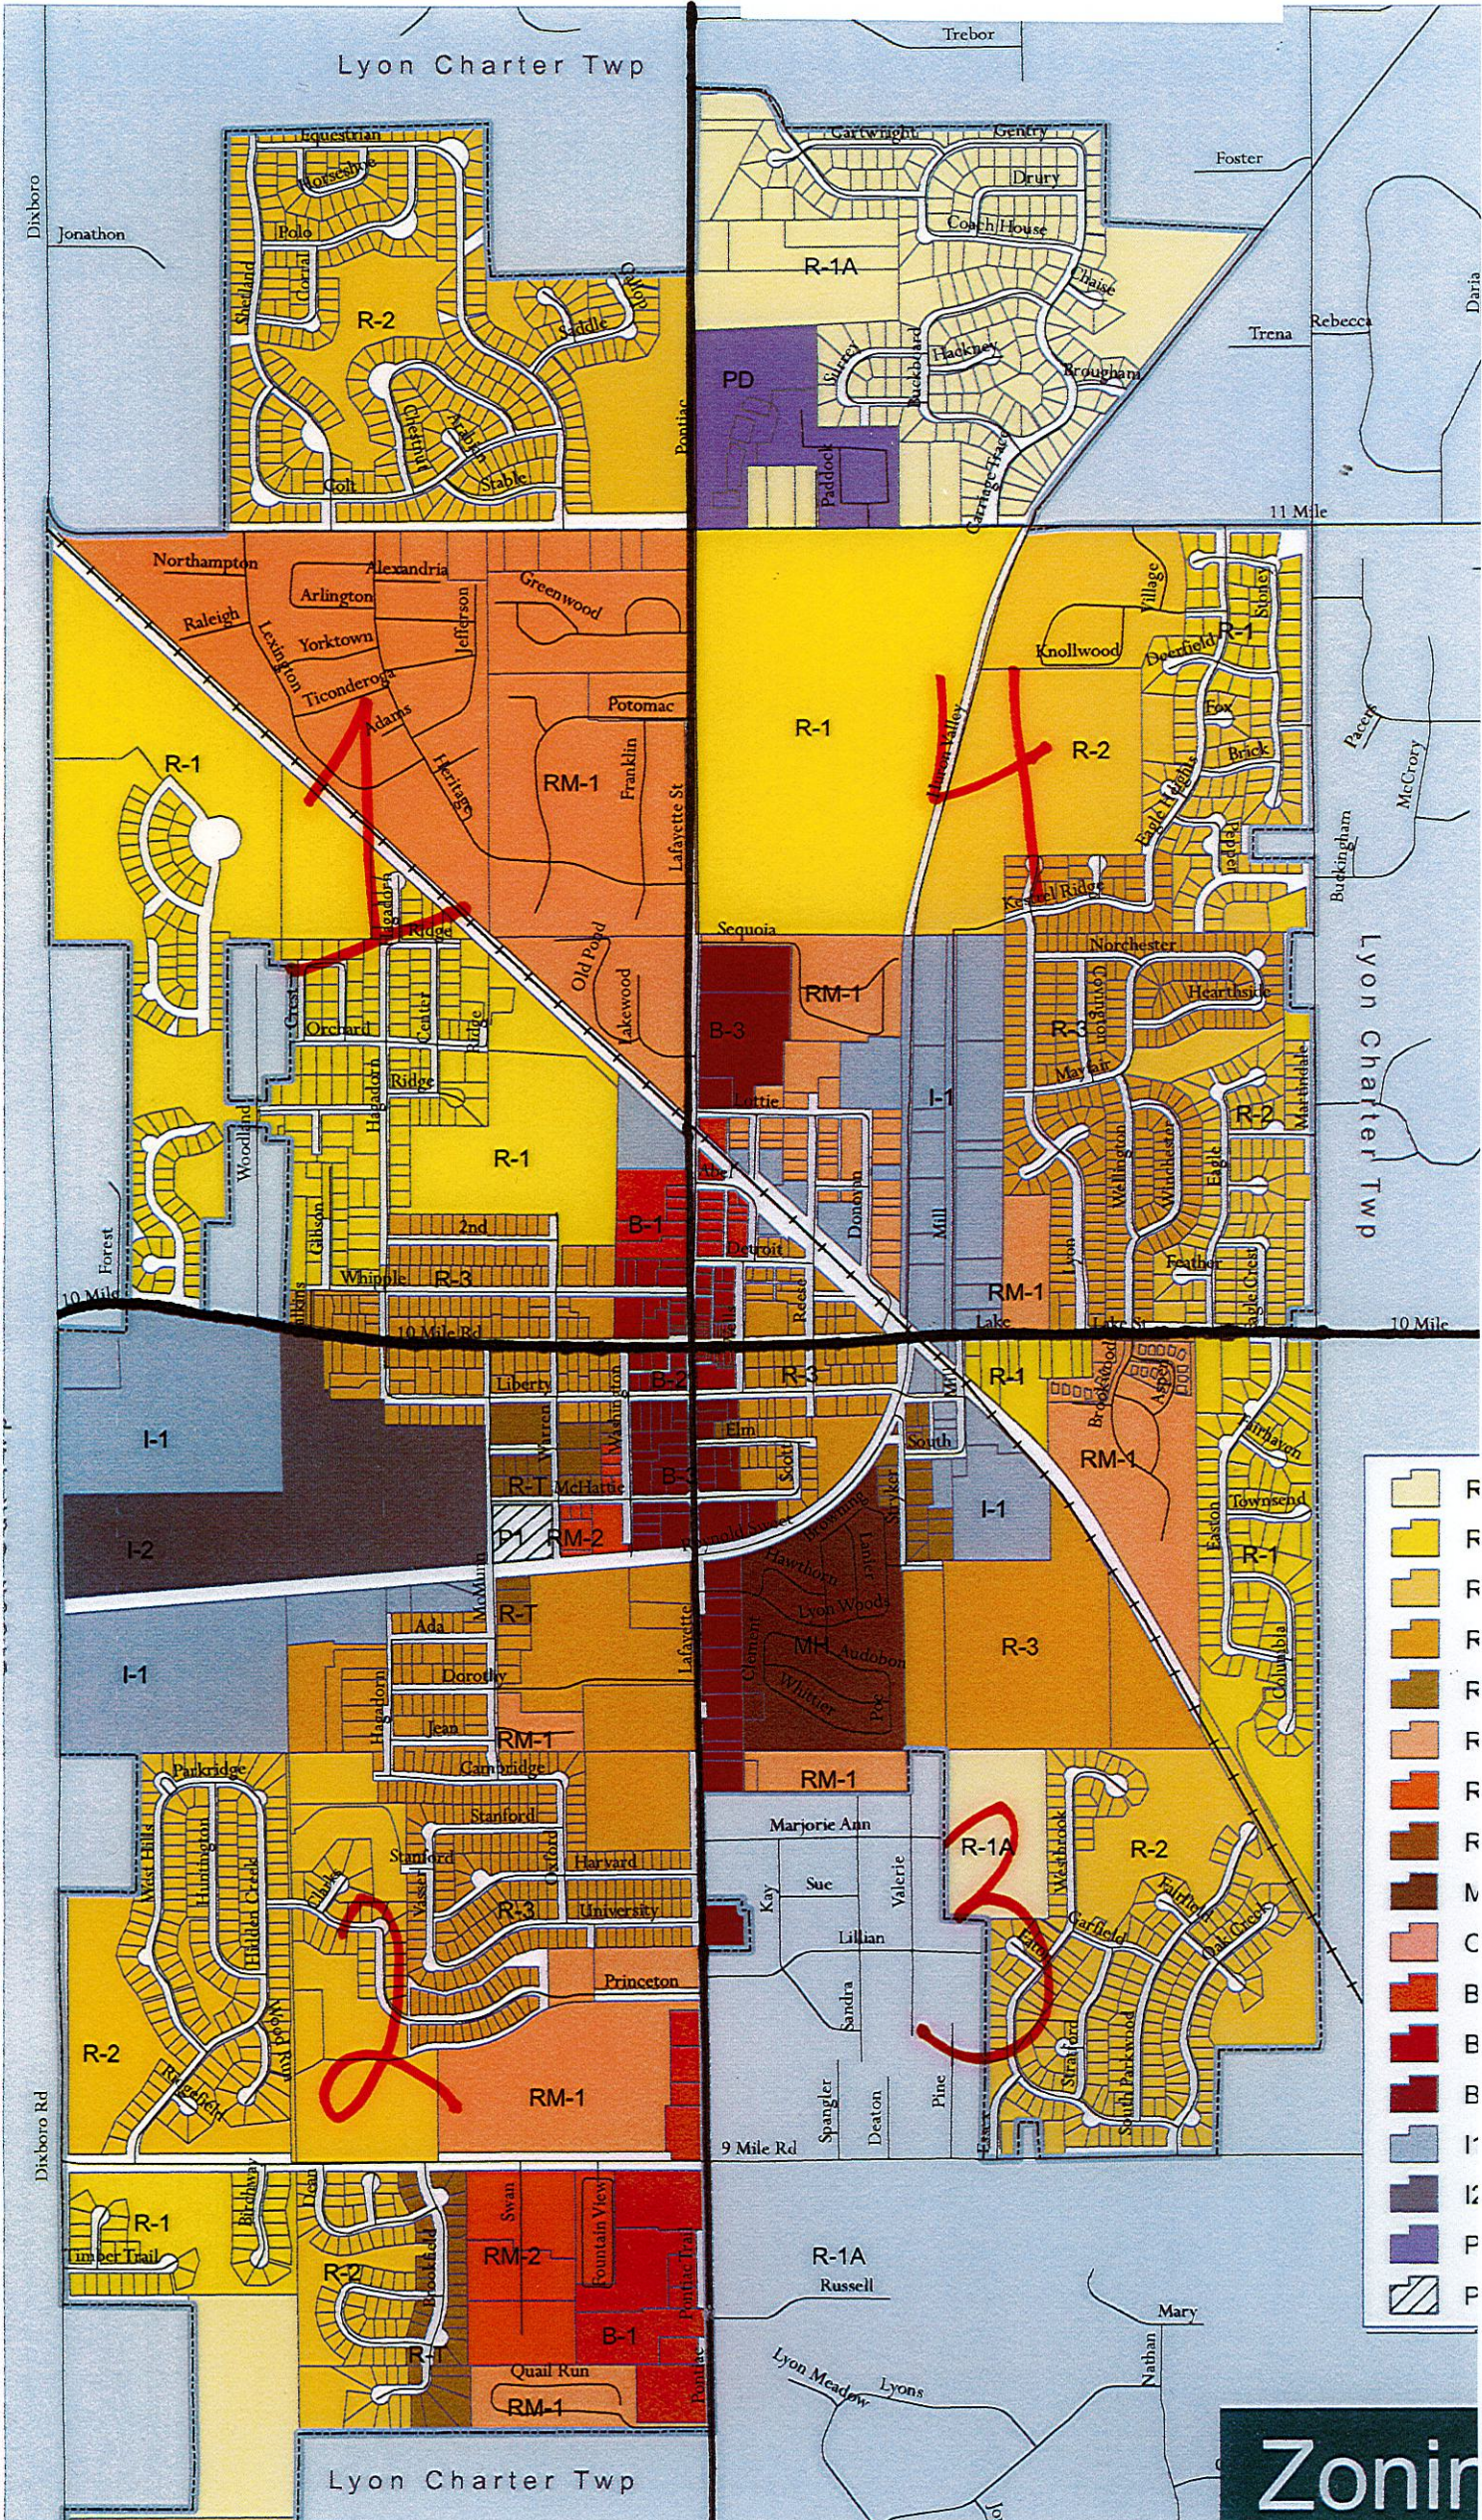

FALL LEAF PICKUP MAP

[Light Yellow]	R-1
[Yellow]	R-2
[Light Orange]	R-3
[Orange]	RM-1
[Dark Orange]	RM-2
[Red-Orange]	RM-3
[Red]	B-1
[Dark Red]	B-2
[Purple]	B-3
[Dark Purple]	PD
[Light Blue]	I-1
[Dark Blue]	I-2